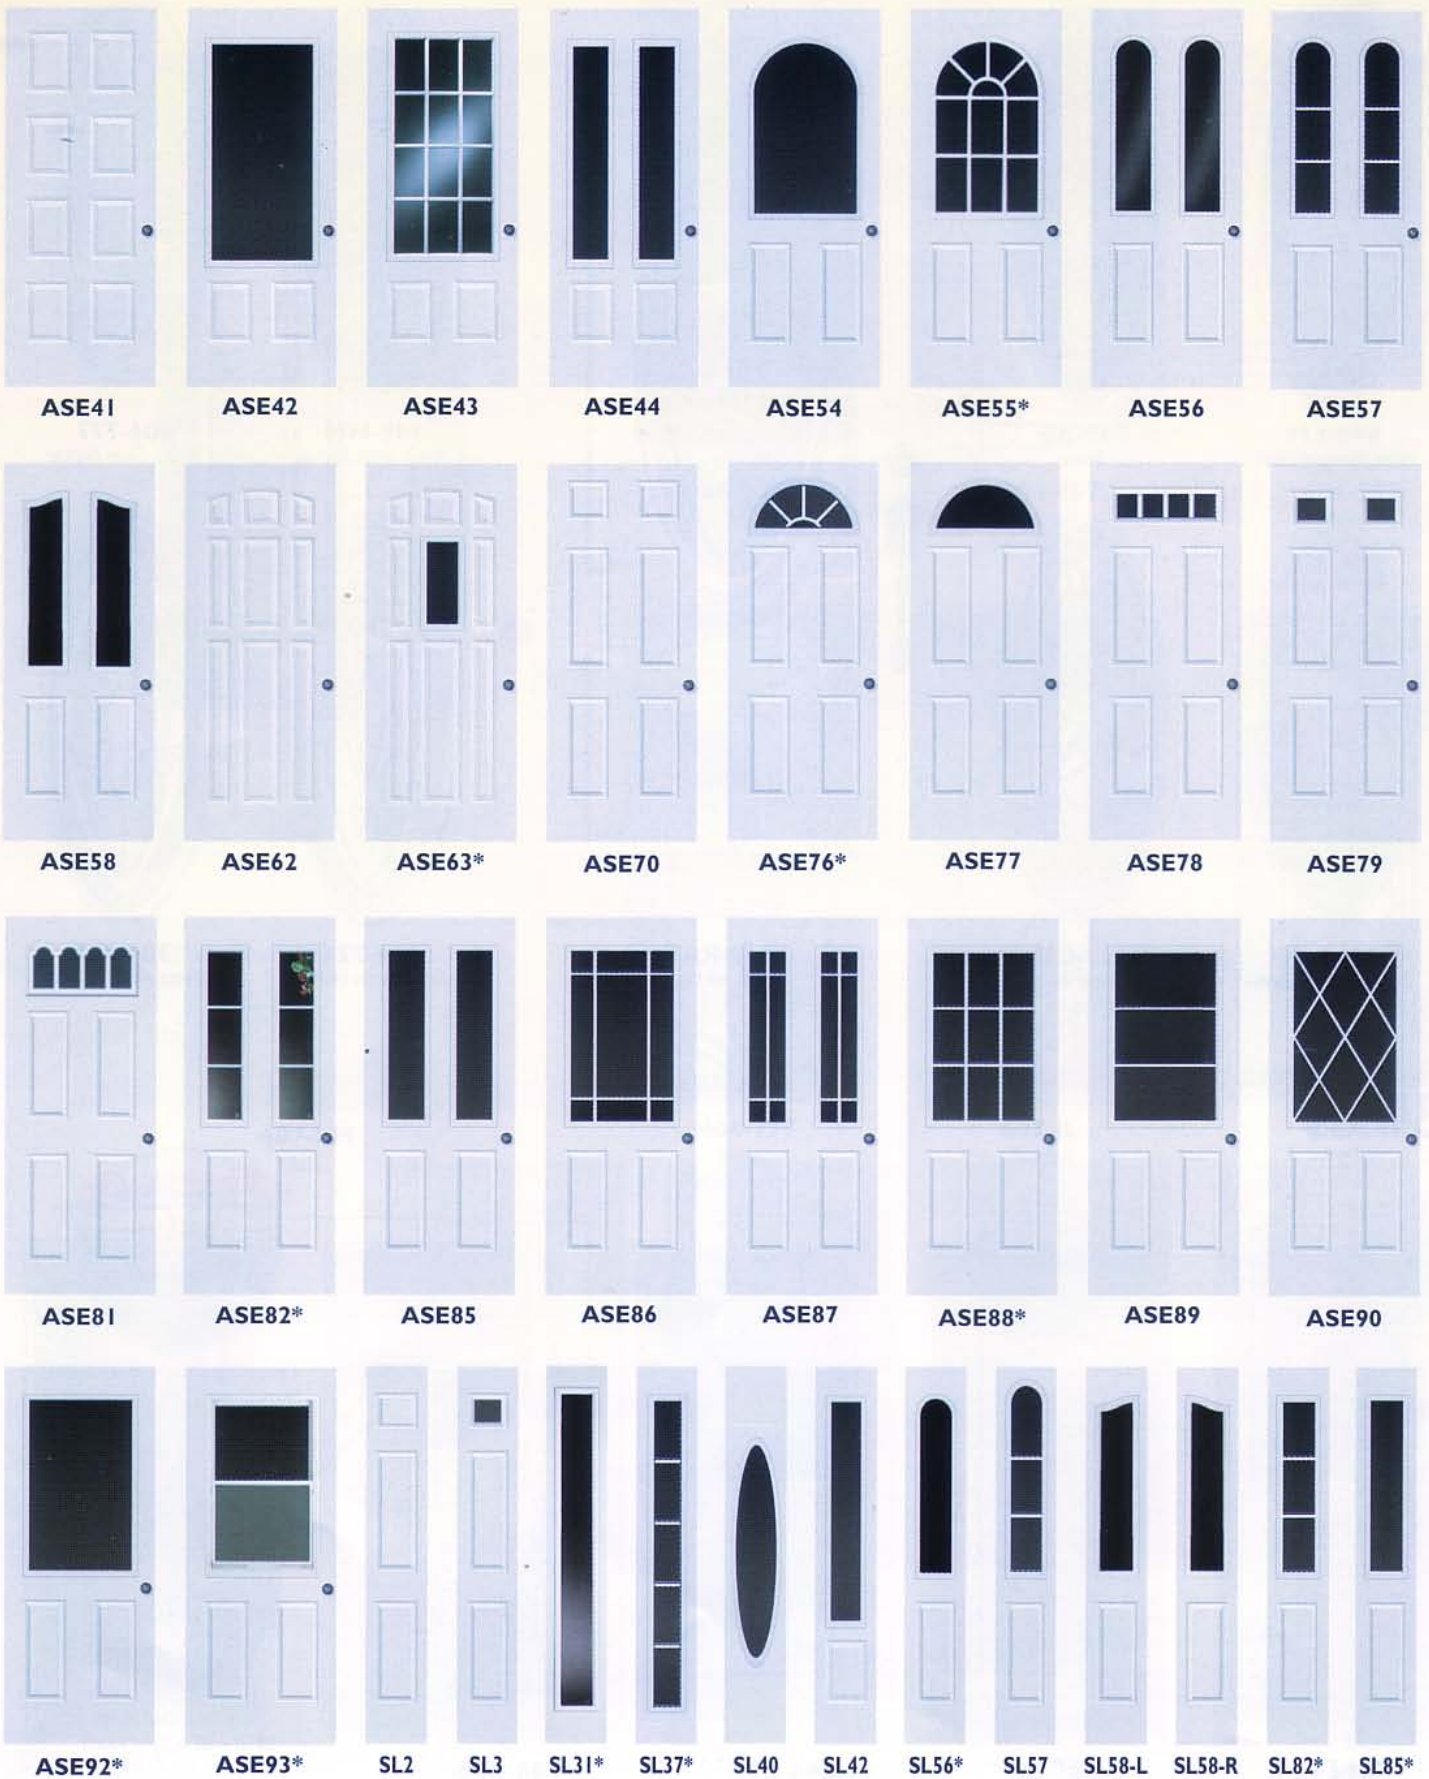

Embossed Doors and Sidelights

*Available in Rain Glass.

All doors available in smooth or textured skin.

Obscure options for privacy, available with all door designs.

Flush Doors and Sidelights

AS1 AS4 AS6 AS7 AS10 AS11 AS12 AS13

AS14 AS15 AS16 AS17 AS18 AS19 AS28 AS29

AS30 AS31* AS32-L AS32-R AS33-L AS33-R AS35 AS37*

AS38 AS40 AS65 AS66 Rain Glass Natural Glacial Hammered Frost Glaze Ribbed Diamond Frost Adobe Cracked Ice

*Available in Rain Glass. All doors available in smooth or textured skin. **Obscure options for privacy, available with all door designs.**