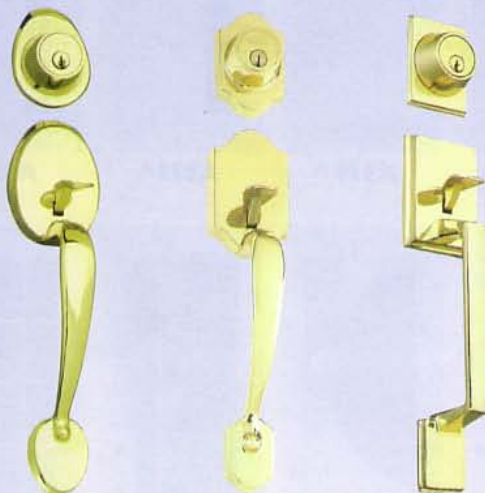

Exquisite Handle Sets

By Philadelphia Lock Co.

Solid Brass / Lifetime Finish

RICHMOND **CHATEAU** **HAMPTON**

Available: Brass, Chrome, Satin Nickel and Pewter.

Oval Design Knobs and Deadbolts

Lifetime Finish

Available: Brass, Chrome, Antique and Satin Nickel.

European Style Lever Sets

Solid Brass/ Lifetime Finish

HARTFORD

VENEZIA

Available: Brass, Chrome, Satin Nickel and Pewter.

Accessories

MAYFAIR **IMPERIAL** **CAPRI**

Available: Brass, Antique, Chrome, Satin Nickel and Pewter.

Door Knockers
available with or without Peepsites

Decorative Handle
Available: Brass, Chrome and Antique.

Swivel Peepsite

Wideangle Peepsite

Mail Slots